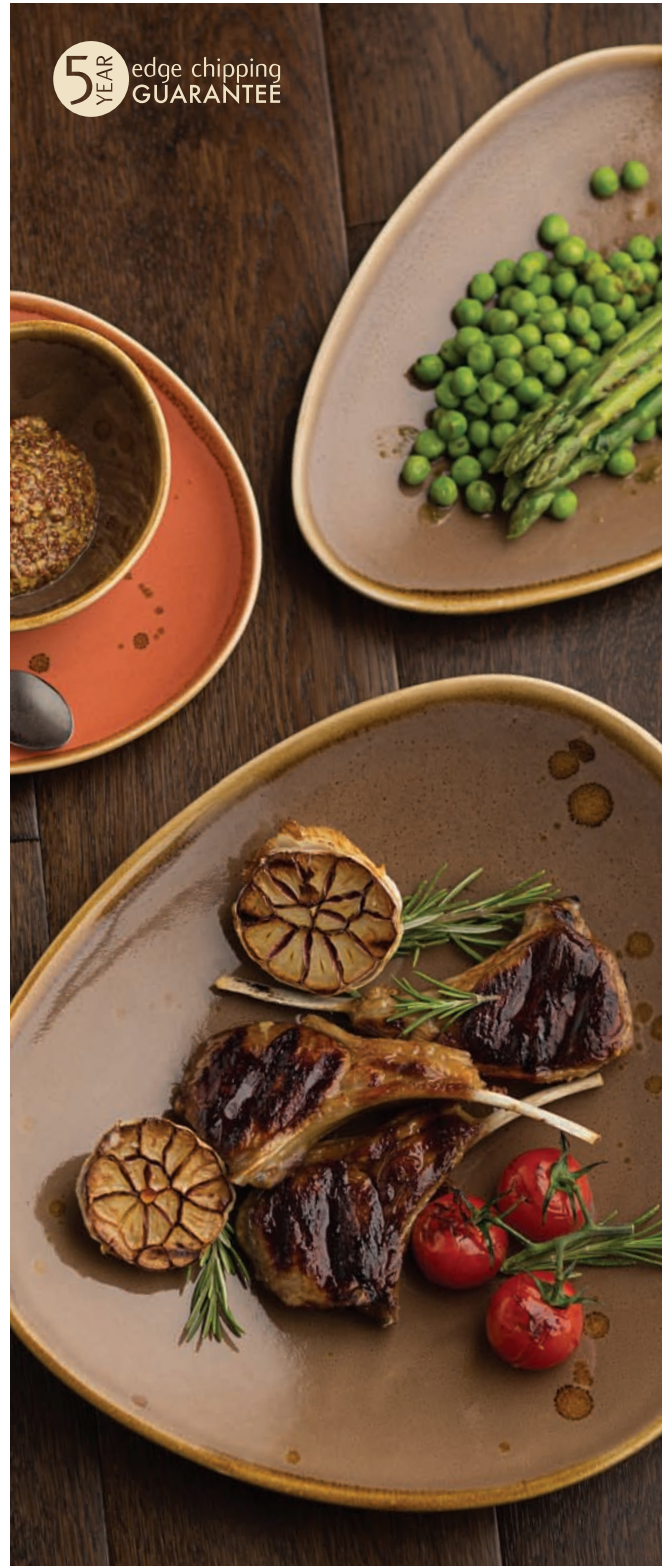

CT2016  
Linen Oblong Plate  
14" (35.5cm)

CT2017  
Linen Oblong Plate  
11.5" (29cm)

CT2018  
Linen Oblong Plate  
10" (25cm)

CT2026  
Mocha Oblong Plate  
14" (35.5cm)

CT2027  
Mocha Oblong Plate  
11.5" (29cm)

CT2028  
Mocha Oblong Plate  
10" (25cm)

CT2036  
Cinnamon Oblong Plate  
14" (35.5cm)

CT2037  
Cinnamon Oblong Plate  
11.5" (29cm)

CT2038  
Cinnamon Oblong Plate  
10" (25cm)

# earth

A beautiful capsule collection of hand crafted **porcelain**, robust enough to be offered with the Utopia Edge Chip Warranty\*. Designed to bring rustic warmth to our urban surroundings, each piece is finished by hand making every item within the collection truly **unique**. Produced in a range of coordinating natural hues, Earth combines to add **depth and colour** to food presentation.